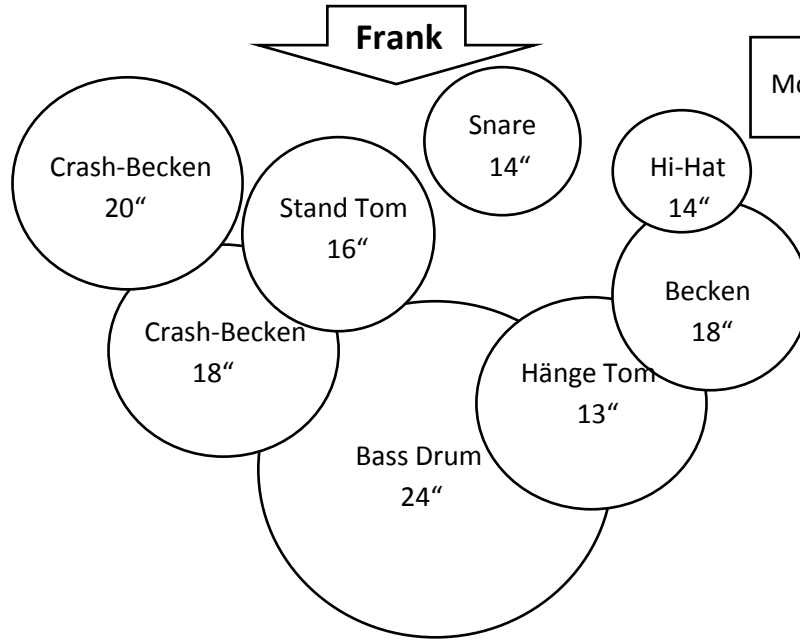

**Technical Rider  
Stage Plan**

**KING/BON**

Backdrop 4 x 2 m

Monitor 1

1 x 230 V

Guitar Amp  
4Ω/8Ω/16Ω

Rhythm Guitar  
Cabinet

4 x 12"  
16 Ω

**Ducki**

Backing Vocals

Monitor 2

**Ralf**

Main Vocals

In-Ear-System

2 x 230 V

**Mike**